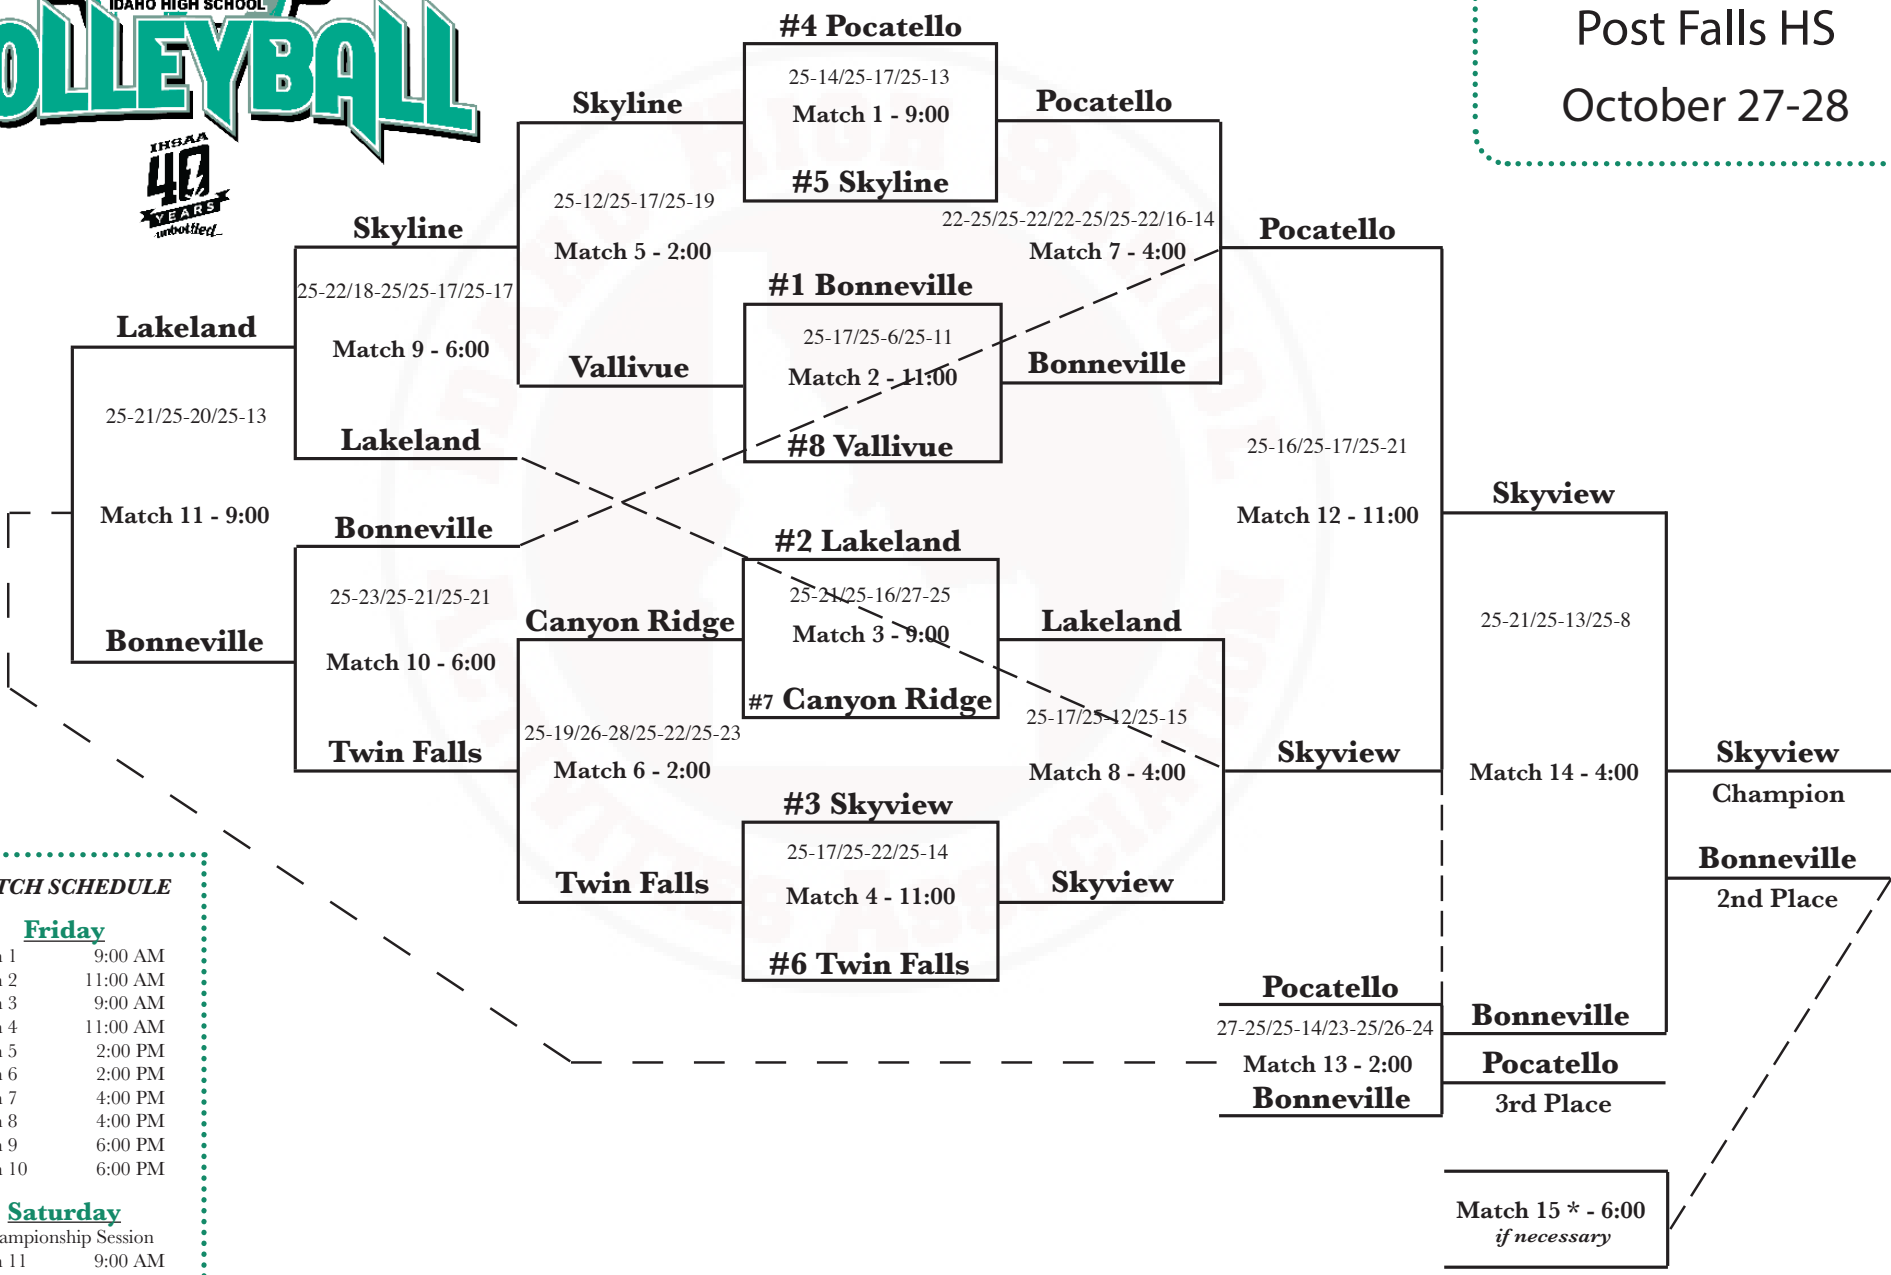

4A  
 Post Falls HS  
 October 27-28

**MATCH SCHEDULE**

**Friday**

Match 1	9:00 AM
Match 2	11:00 AM
Match 3	9:00 AM
Match 4	11:00 AM
Match 5	2:00 PM
Match 6	2:00 PM
Match 7	4:00 PM
Match 8	4:00 PM
Match 9	6:00 PM
Match 10	6:00 PM

**Saturday**

Championship Session

Match 11	9:00 AM
Match 12	11:00 AM
Match 13	2:00 PM
Match 14	4:00 PM
Match 15*	6:00 PM